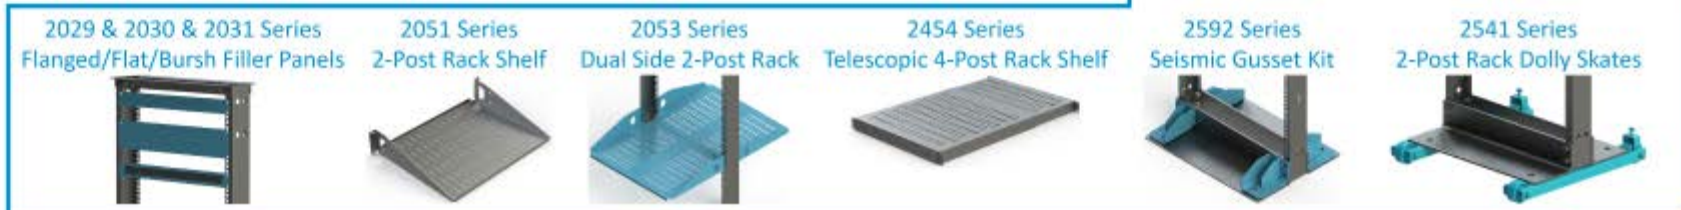

Cabinets

Wall Mounts

Vertical Cable Managers

Additional Accessories

Common Ladder Rack Parts and Manufacturer Part Number

Description	B-Line	Chatsworth	CommScope	Hoffman	RXL
12" Global Cable Runway - Black	SB17U12BFB	10250-712	CR-SLR-10L12W		1050-BK12
18" Global Cable Runway - Black	SB17U18BFB	10250-718	CR-SLR-10L18W		1050-BK18
24" Global Cable Runway - Black	SB17U24BFB	10250-724	CR-SLR-10L24W		1050-BK24
12" TELCO Cable Runway - Black	SB17T12FB	11275-712		LSS12BLK	1052-BK12
18" TELCO Cable Runway - Black	SB17T18FB	11275-718		LSS18BLK	1052-BK18
24" TELCO Cable Runway - Black	SB17T24FB	11275-724		LSS24BLK	1052-BK24
12" Global 90° E-Bend - Black	SB17HRB12FB	10822-712	CR90FCB-12W	L90HB12BLK	1075-BK12
18" Global 90° E-Bend - Black	SB17HRB18FB	10822-718	CR90FCB-18W	L90HB18BLK	1075-BK18
12" Global Runway End Termination Kit - 1.5" Stringer - Black	SB210512BK	11700-712			1027-BK112
18" Global Runway End Termination Kit - 1.5" Stringer - Black	SB210518BK	11700-718			1027-BK118
Rubber End Caps - 1.5" Stringer - Black	SB21B	10642-001		LEC	1024-BK01
Butt-Splice Kit - 1.5" Stringer - Black	SB2107BZ	11301-701	CRBSK	LBSKB	1010-BZ01
Grounding Butt Splice - 1.5" Stringer - Aluminum Finish					1099-AL01
Junction-Splice Kit - 1.5" Stringer - Black	SB2101ABZ	11302-701	CRTJSK	LJSKB	1012-BZ01
Rack-to-Runway Mounting Plate - 9"-12" - Black	SB213312FB	10595-712	CRR2RRMK	LRRMPBLK	1005-BK12
Rack-to-Runway Mounting Plate - 15"-18" - Black	SB213318FB	10595-718		LRRMPBLK18	1005-BK18
Global Cross Member Radius Drop - 12" Wide - Black	SB2129U12FB	12100-712	CRDK-12W		1021-BK12
Global Cross Member Radius Drop - 18" Wide - Black	SB2129U18FB	12100-718	CRDK-18W		1021-BK18
Stringer Radius Drop - 1.5" Stringer - 8" Wide - Black		12101-702			1023-BK108
Stringer Radius Drop - 1.5" Stringer - 10" Wide - Black		12101-701	CRSMCRDK	LSRDBLK	1023-BK110
2"-3" Cable Runway Elevation Kit - 1.5" Stringer - Black	SB227R3FB	10506-702		LEK3B	1003-BK103
4"-6" Cable Runway Elevation Kit - 1.5" Stringer - Black	SB227R6FB	10506-706		LEK6B	1003-BK106
12" Triangular Support Bracket Kit - Aluminum - Black	SB213AL12KFB	11312-712		LTSB12BLK	1006-BK12
12" Modular Triangle Support Bracket Kit - Steel - Black		11746-712	CRTWSBK-12W	LMTSB12B	1007-BK12
12" Cable Runway Wall Angle Support Kit - Black	SB211312FB	11421-712	CR6-12WRSK	LWASK12BLK	1008-BK12
18" Cable Runway Wall Angle Support Kit - Black	SB211318FB	11421-718	CR15-18WRSK	LWASK18BLK	1008-BK18
6" Cable Retaining Post - 1.5" Stringer - Black	SB12606FB	10596-706	CRRP-6H	LRPB	1009-BK106
Runway Clamp Bracket - 1.5" Stringer - Black	SB2114ABZ	10608-701	CRVWBK	LVWBB	1068-BK01
Threaded Ceiling Kit - 1.5" Stringer - 3/8" Rod - Black	SB2221A	11310-001	CRCMK3-8TR		1017-BK138
Runway Support Bracket - 1.5" Stringer - 3/8" Hole - Black	SB156A	11408-001	CRSBK3-8TR		1018-BK138
Slotted Support Bracket - 1.5" Stringer - 3/8" Hole - Black		10607-002			1067-BK38
Ceiling Support Bracket - 3/8" Hole - Black	SB2127S15	11406-001			1019-BK138
12" Cable Runway Wall to Rack Kit - Black	SB22083	11911-712			1089-BK12
12" Cable Runway Center Support Kit - Black		12362-712		LCSK12	1026-BK12
15" 90° Corner Support Bracket - Black	SB2104FB	11959-715		LCSKB	1076-BK15
Horizontal Cable Manager - 2U - 19"W - Single-side - Black	SB87019S2	30130-719	1375161-1		3010-BK02S
Standard Cube Wall Mount - 12U - 24" Overall Depth - Black	VLWM2425	11900-724		EWMW242425	4500-BK1218GT
Swing Gate Wall Mount - 12U - 18" Depth - Black	SB708193018	11790-X18		E195WM12U24	4750-BK1218T
Adjustable Four-Post Rack - 7' Height - 29"-35" Range - Black	SB838084BFB	15213-703			2410-BK7035S
Patch Rack Kit - 4RU - Black	RSMPP4U	13395-704	OVRHDRACKVCM6U		1090-BK04
Two-Post Rack - 7' Height - Tapped Rails - Black	SB556084XUFB	55053-703	RK3-45A	EDR19FM45U	2200-BK70T
Blanking Panel - 1RU - Black	SB5771902FB	30026-701	CPP-FPANEL-19-1U	P19RP1UP	2029-BK01
Rack Shelf - 2RU - 14" Depth - Black	SB74751915SFB	40750-719		ESH19S	2051-BK02S
#12-24 Rack Screws - Pack of 50 - Black Zinc	SB58604BZ	40605-005	12-24x½ SCREW KIT	ES1224B	2049-BZ050
#12-24 Floating Cage Nuts - Black Zinc	E2MACN1224100	12639-001		P1224CN	2049-BZ025